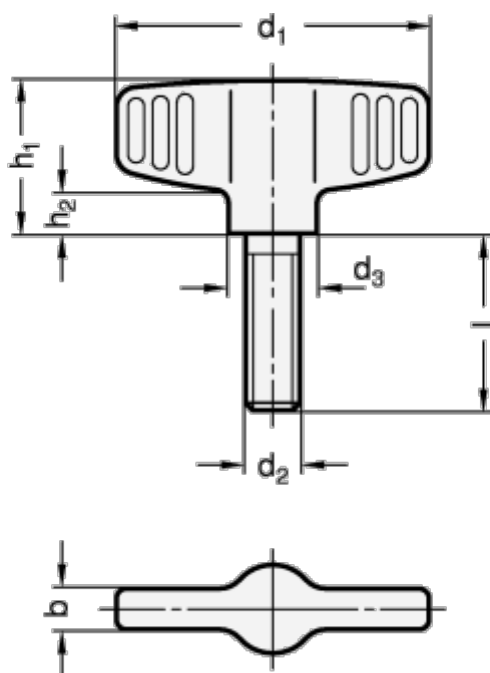

Article number: 201385102

Description: E+G Wing screw GN 835-46-M6-25-MT  
Rustfast

## Measures

b = 6  
d1 = 46  
d2 = M6  
d3 = 13  
h1 = 23  
h2 = 6.0  
l = 25